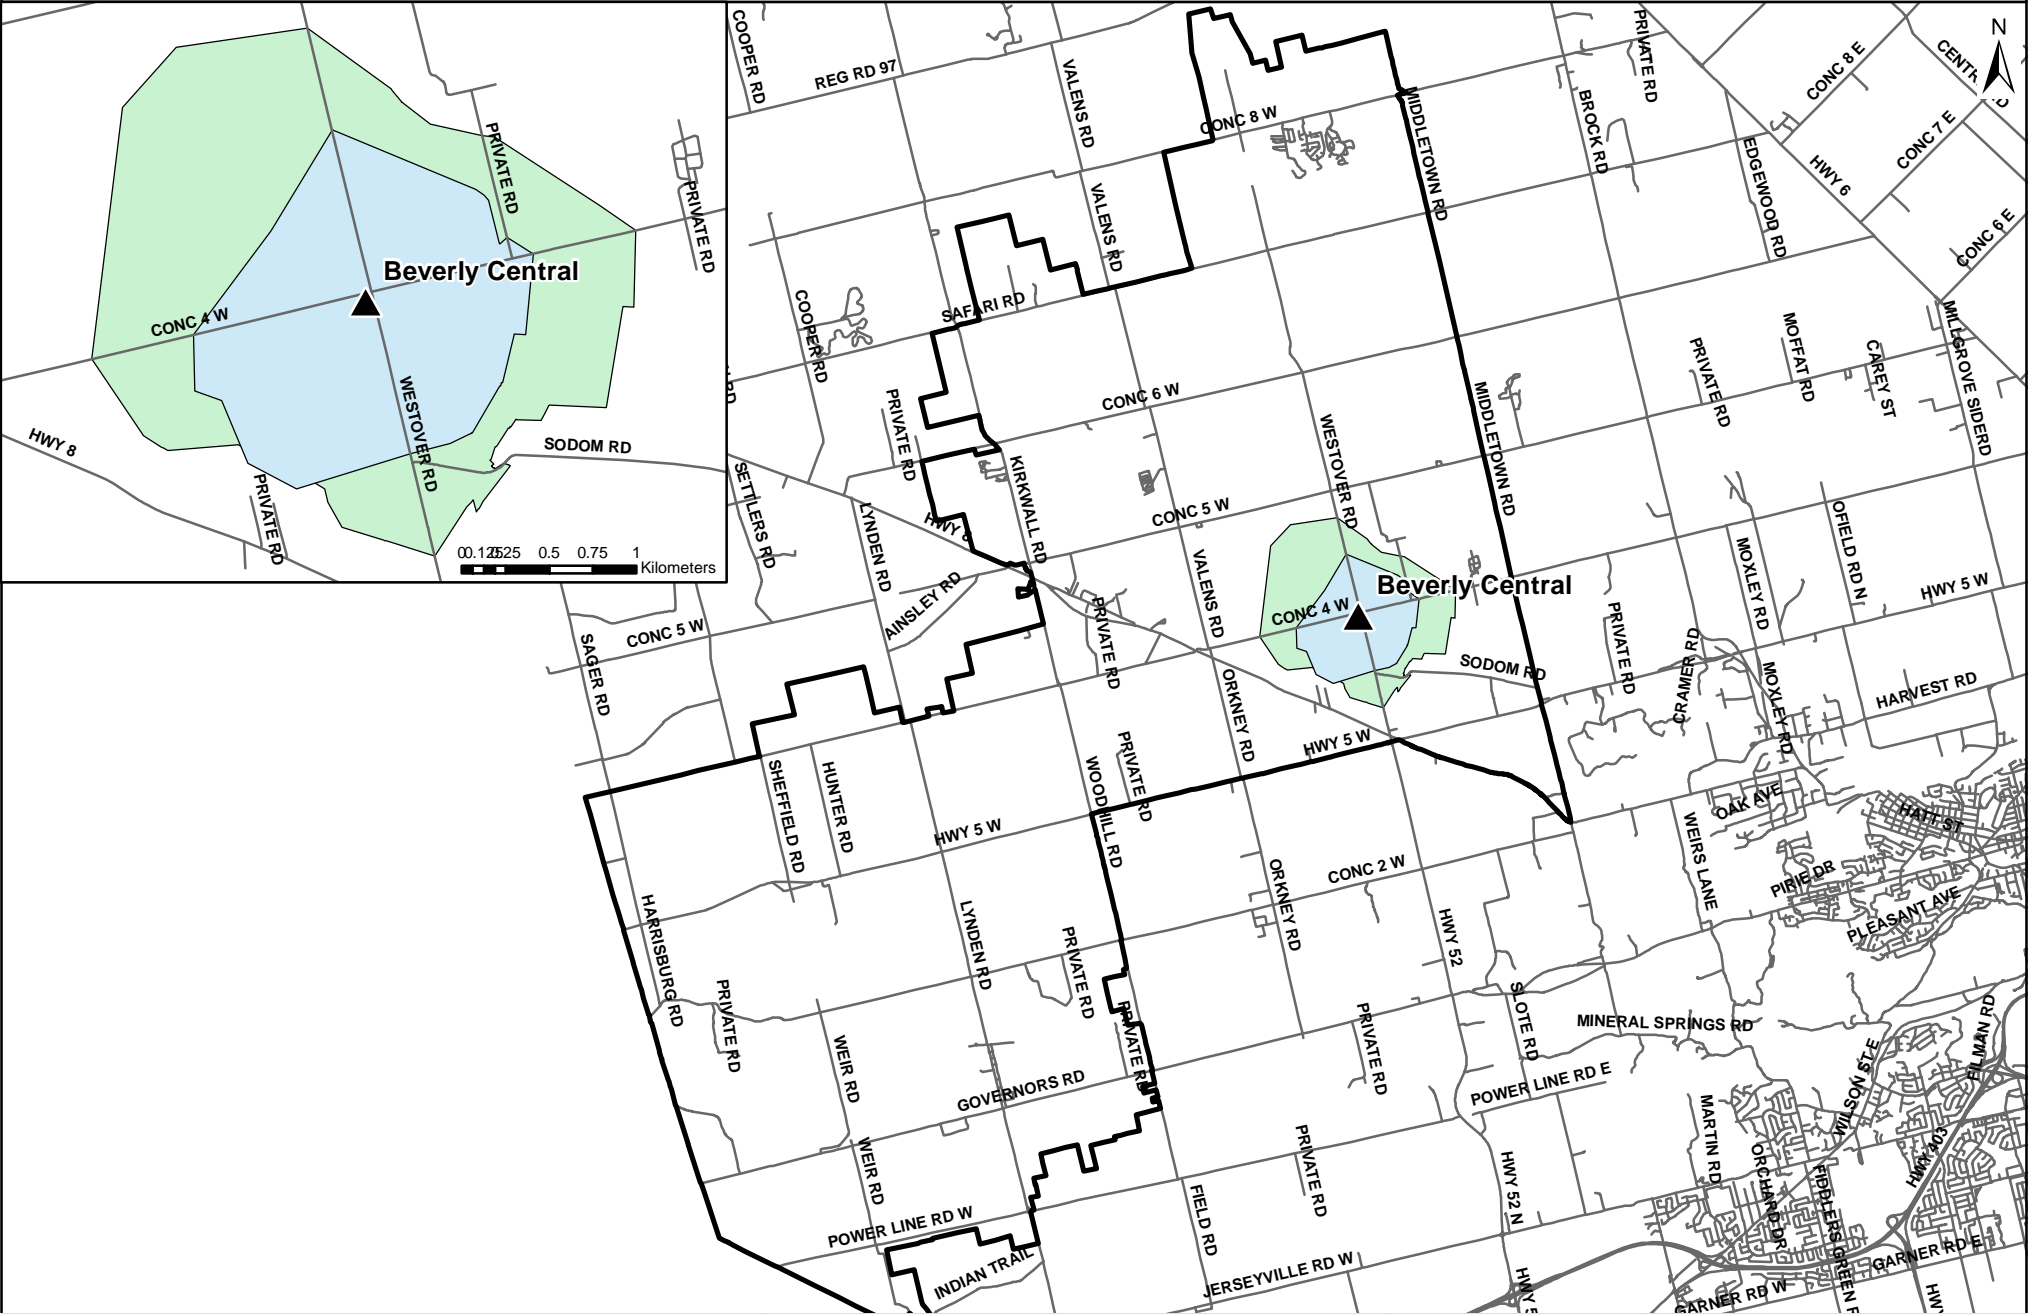

# Walking Distance Boundary- Beverly Central

	Junior Elementary School		JK- SK Walking Distance- 1 Km
	Elementary School Boundary		Gr. 1- 5 Walking Distance- 1.6 Km

0 2.25 4.5 9 KM

*Note: Walking Distance shown is approximate, to determine exact eligibility for bussing please contact Transportation Services*