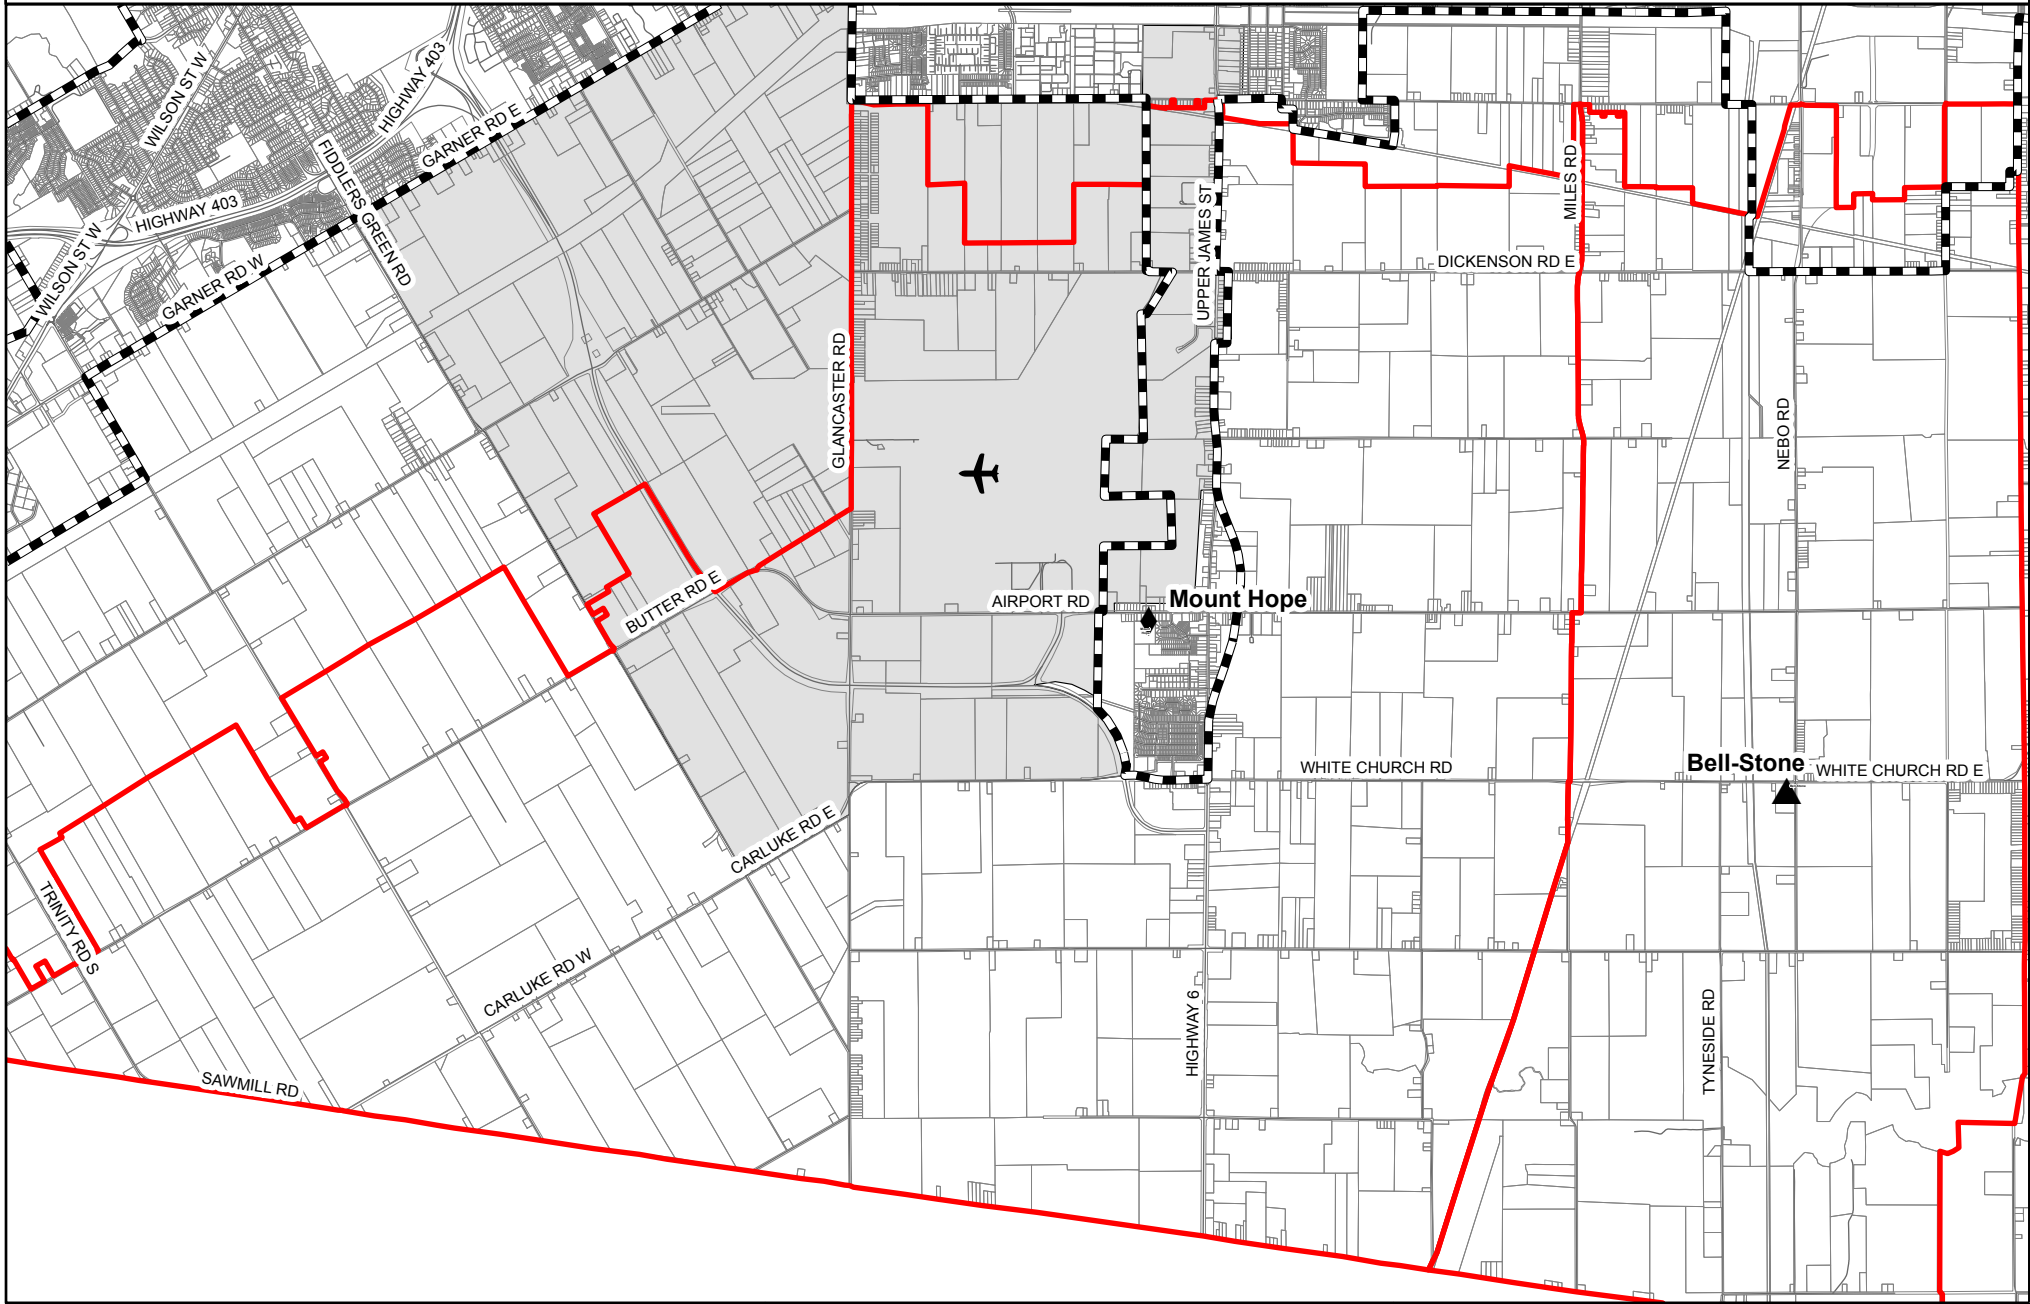

West Glanbrook Accommodation Review Area

- ◆ Elementary
- Middle School
- ▲ Jr Elem
- Secondary
- Urban Boundary
- ⊕ Airport EGD
- ⬮ Elementary Boundary

0 750 1,500 3,000 Metres

October 16th, 2013

Planning and Accommodation