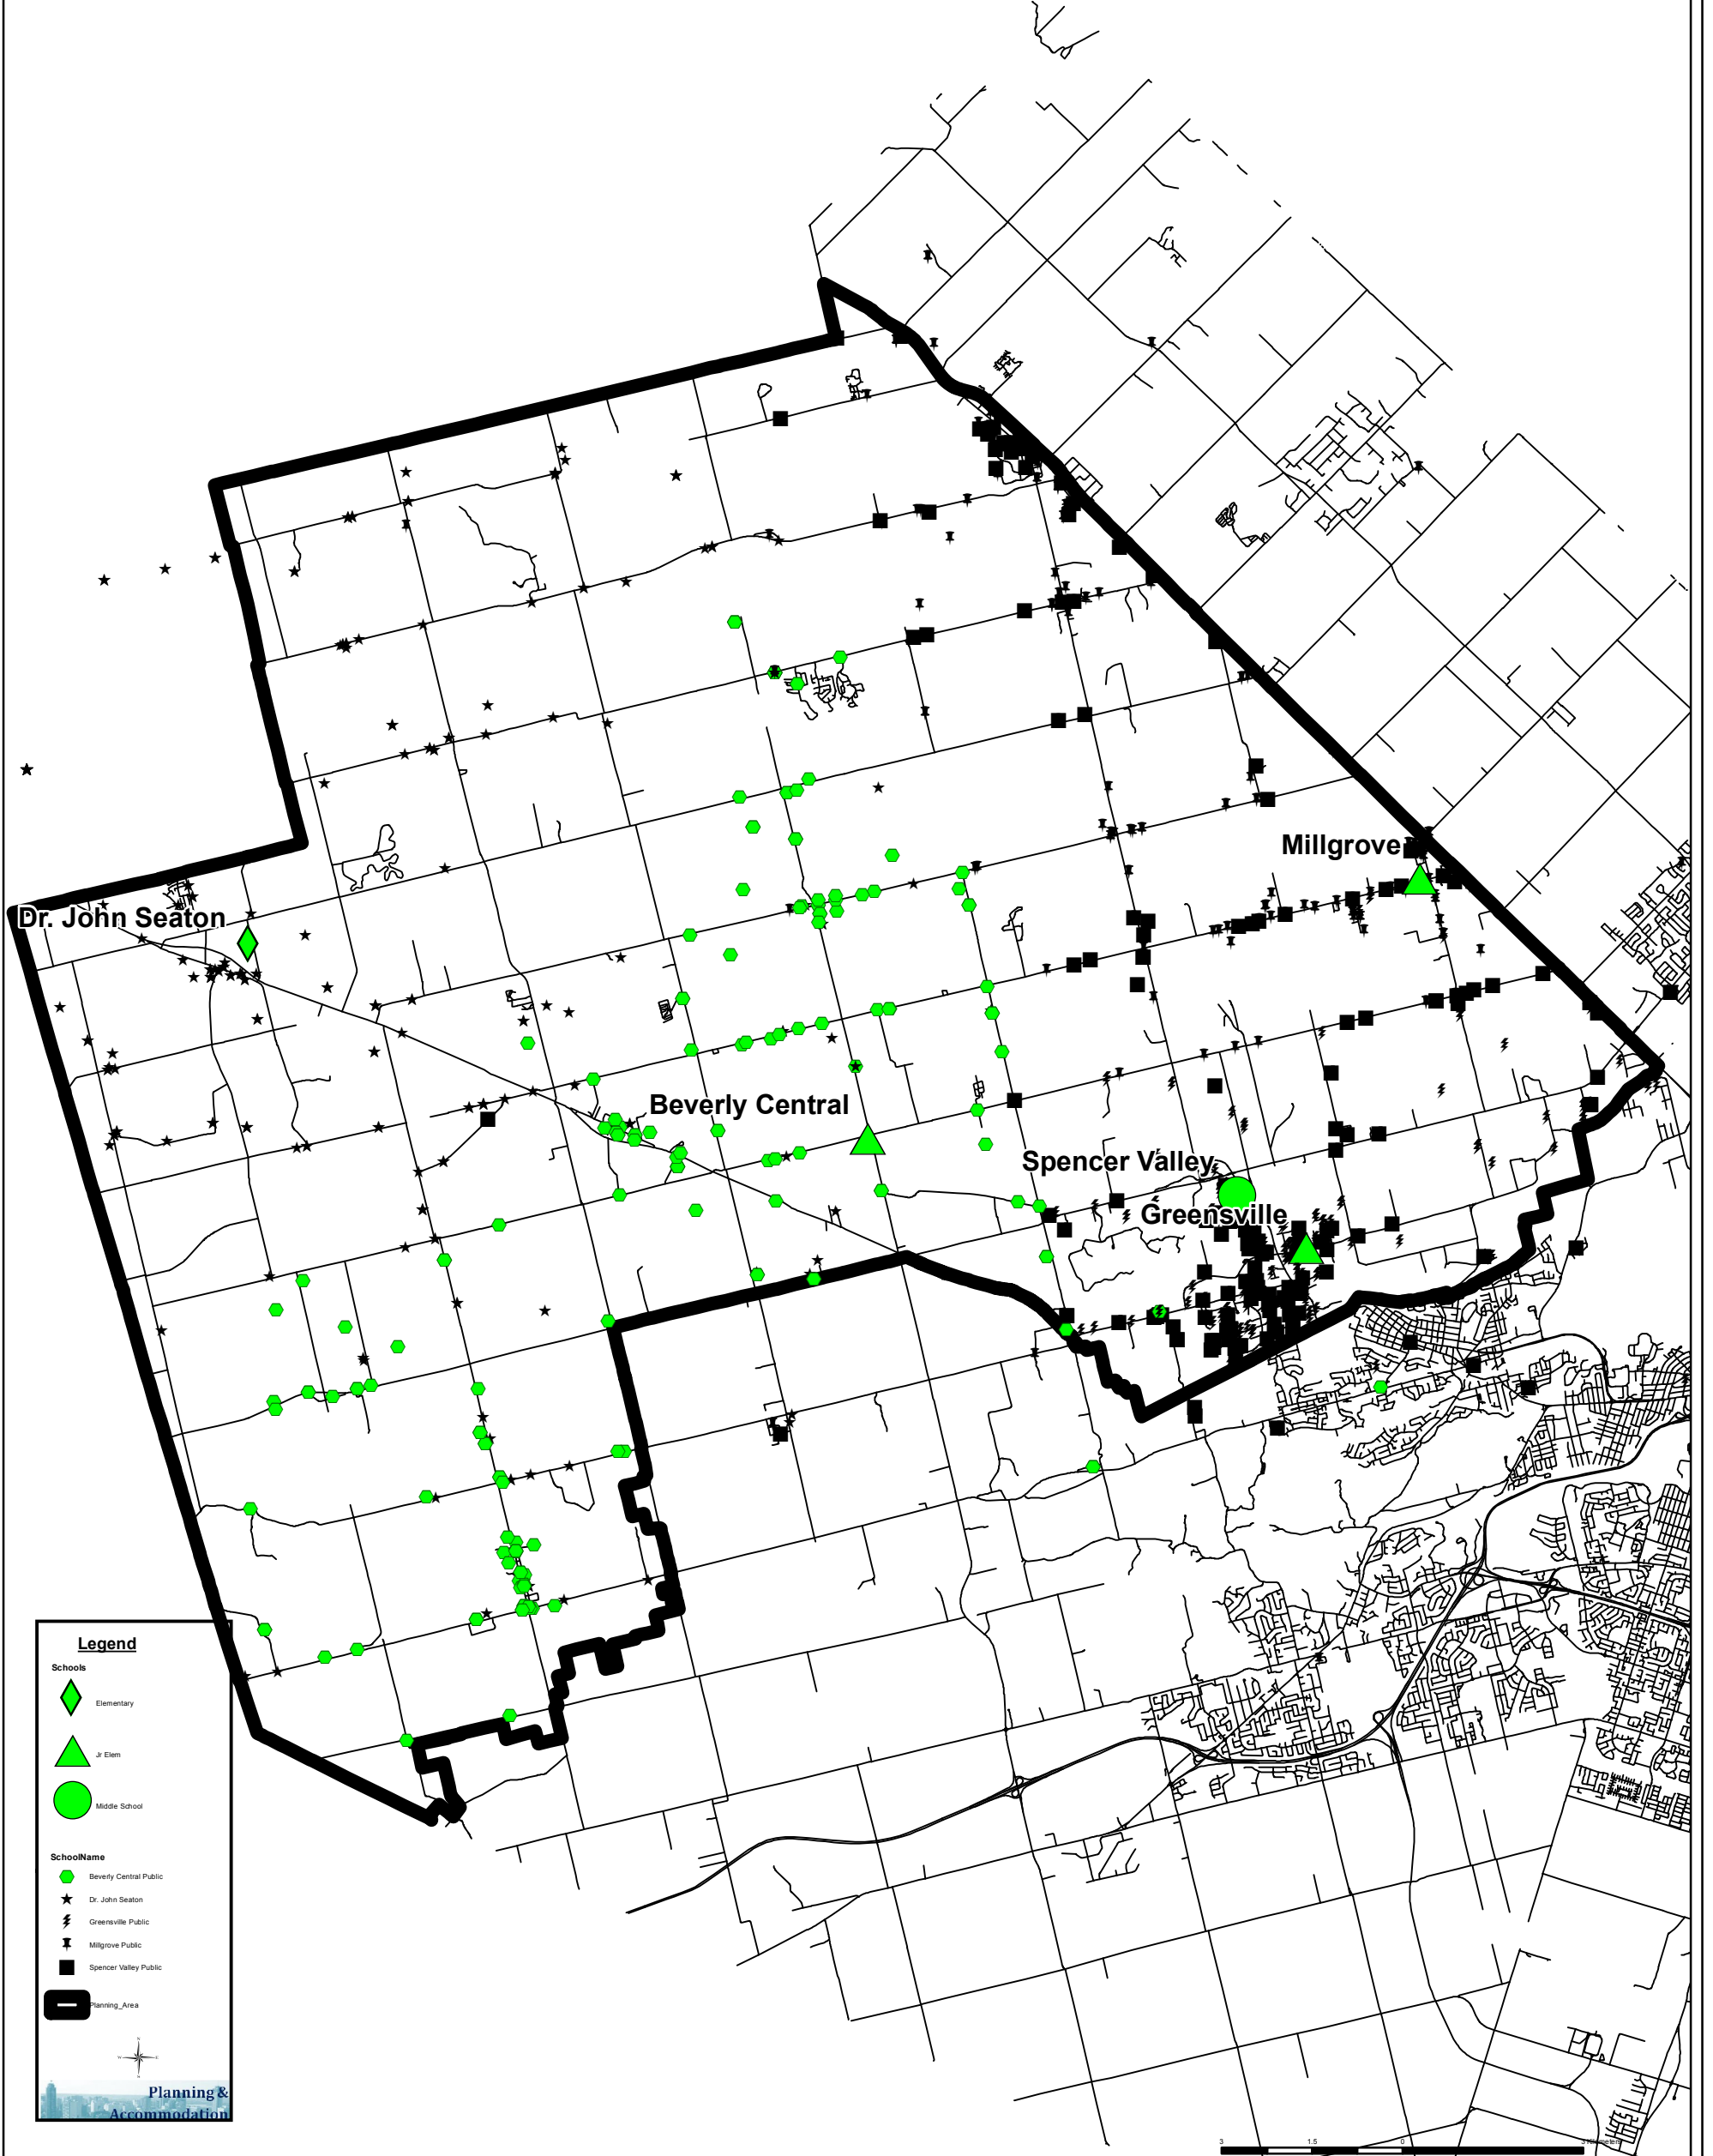

# Student Distributions (October 2012)

**Legend**

**Schools**

- Elementary (Green Diamond)
- Jr Elem (Green Triangle)
- Middle School (Green Circle)

**SchoolName**

- Beverly Central Public (Green Circle)
- Dr. John Seaton (Black Star)
- Greenville Public (Black Lightning Bolt)
- Millgrove Public (Black Cross)
- Spencer Valley Public (Black Square)
- Planning\_Area (Thick Black Line)

Planning & Accommodation