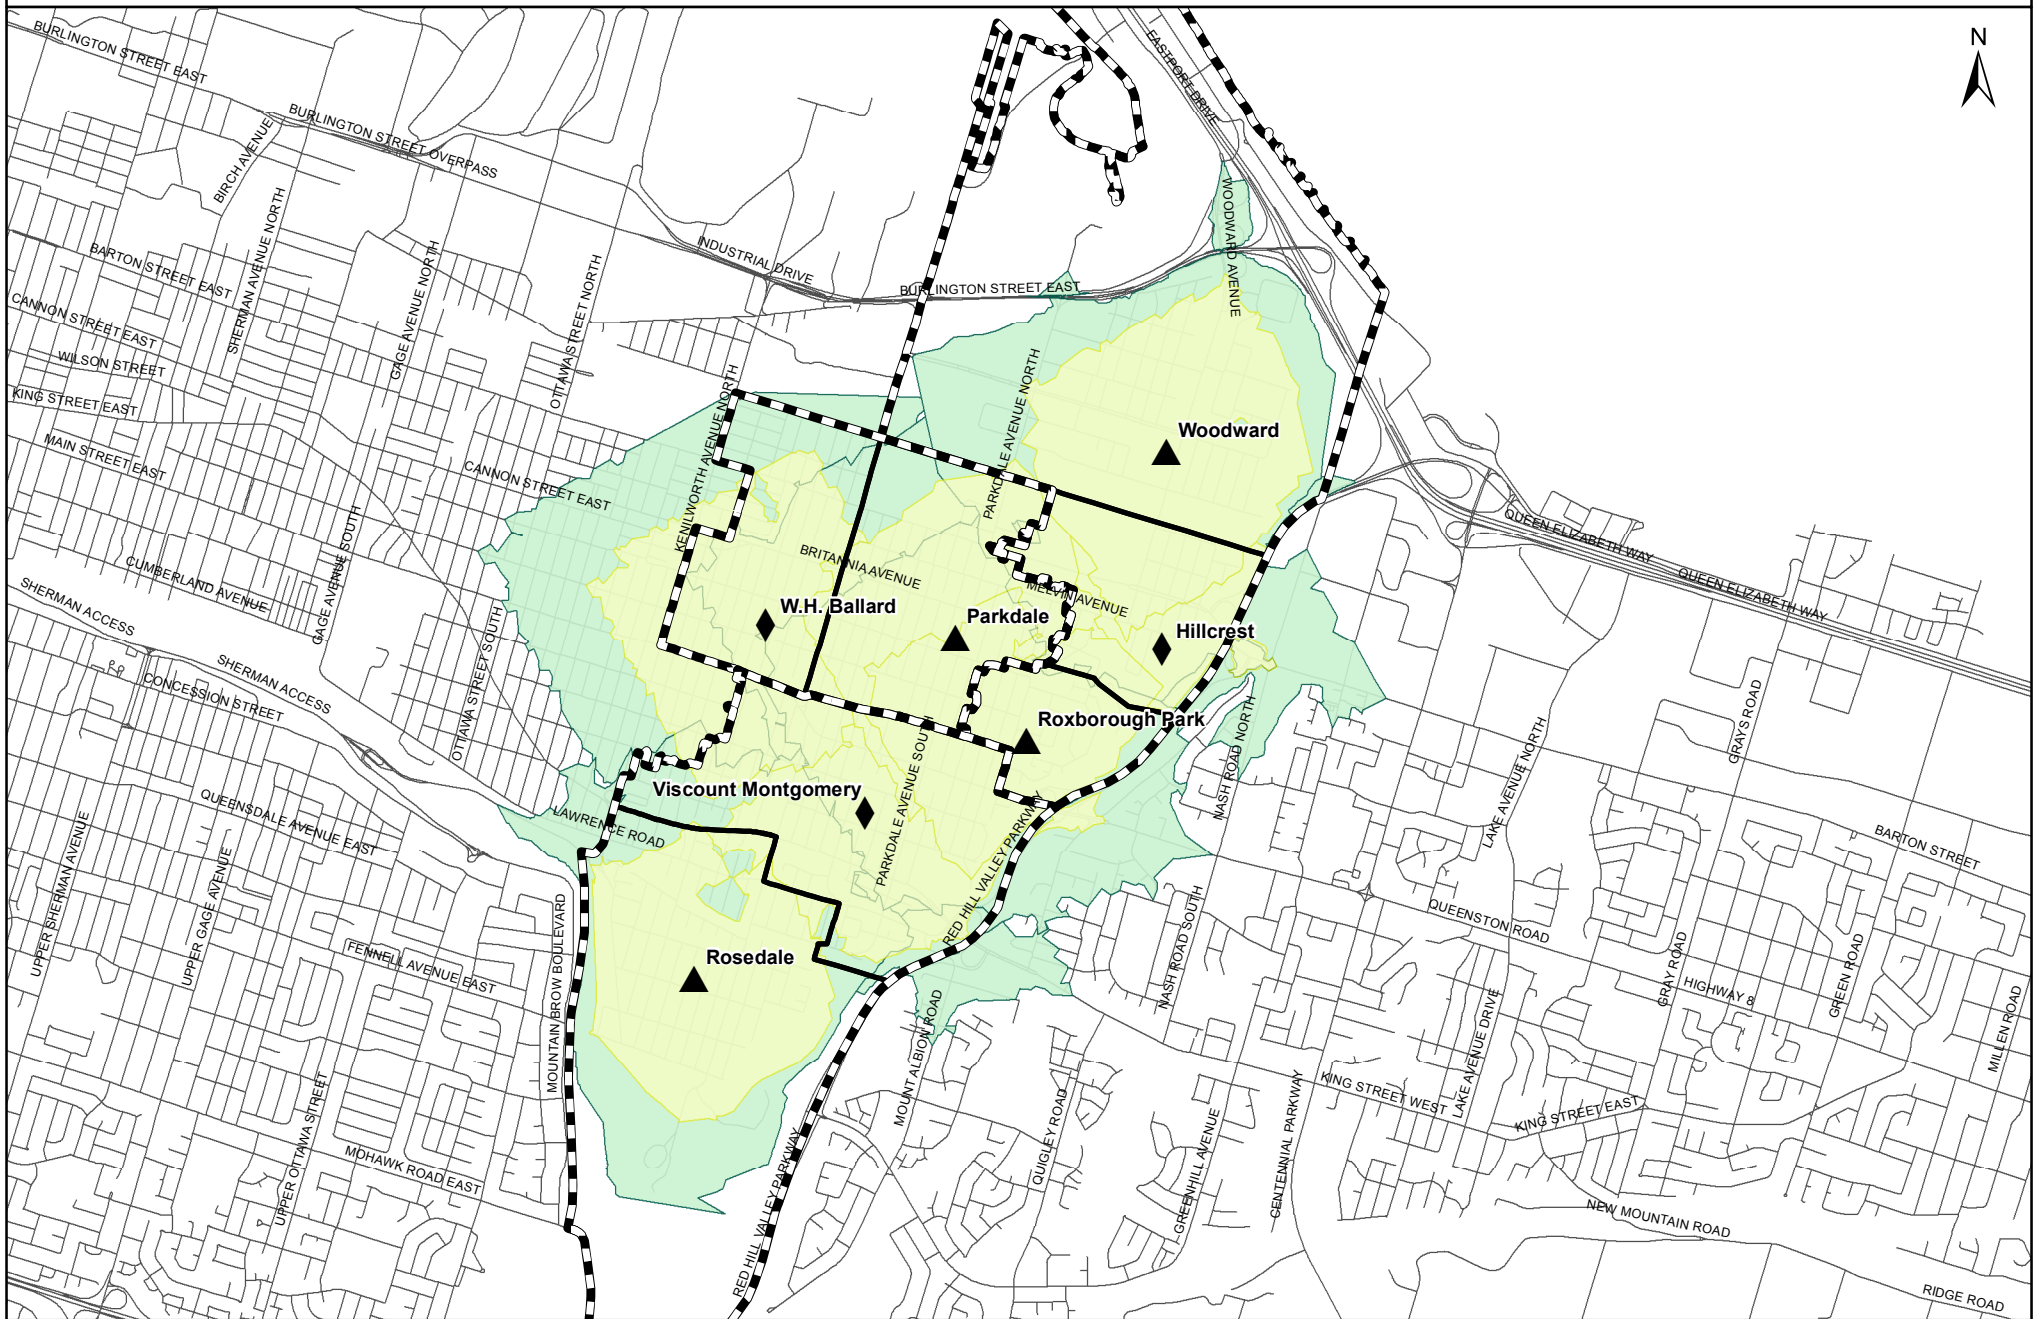

# Walking Distance Boundary - East Hamilton City 1

- ▲ JK - 5 School
- ◆ JK - 8 School
- ⊞ 6 - 8 Boundary
- ▭ Elementary School Boundary
- Walking Distance - 1 Km
- Walking Distance - 1.6 Km

0 0.75 1.5 3 KM

*Note: Walking Distance shown is approximate, to determine exact eligibility for bussing please contact Transportation Services*