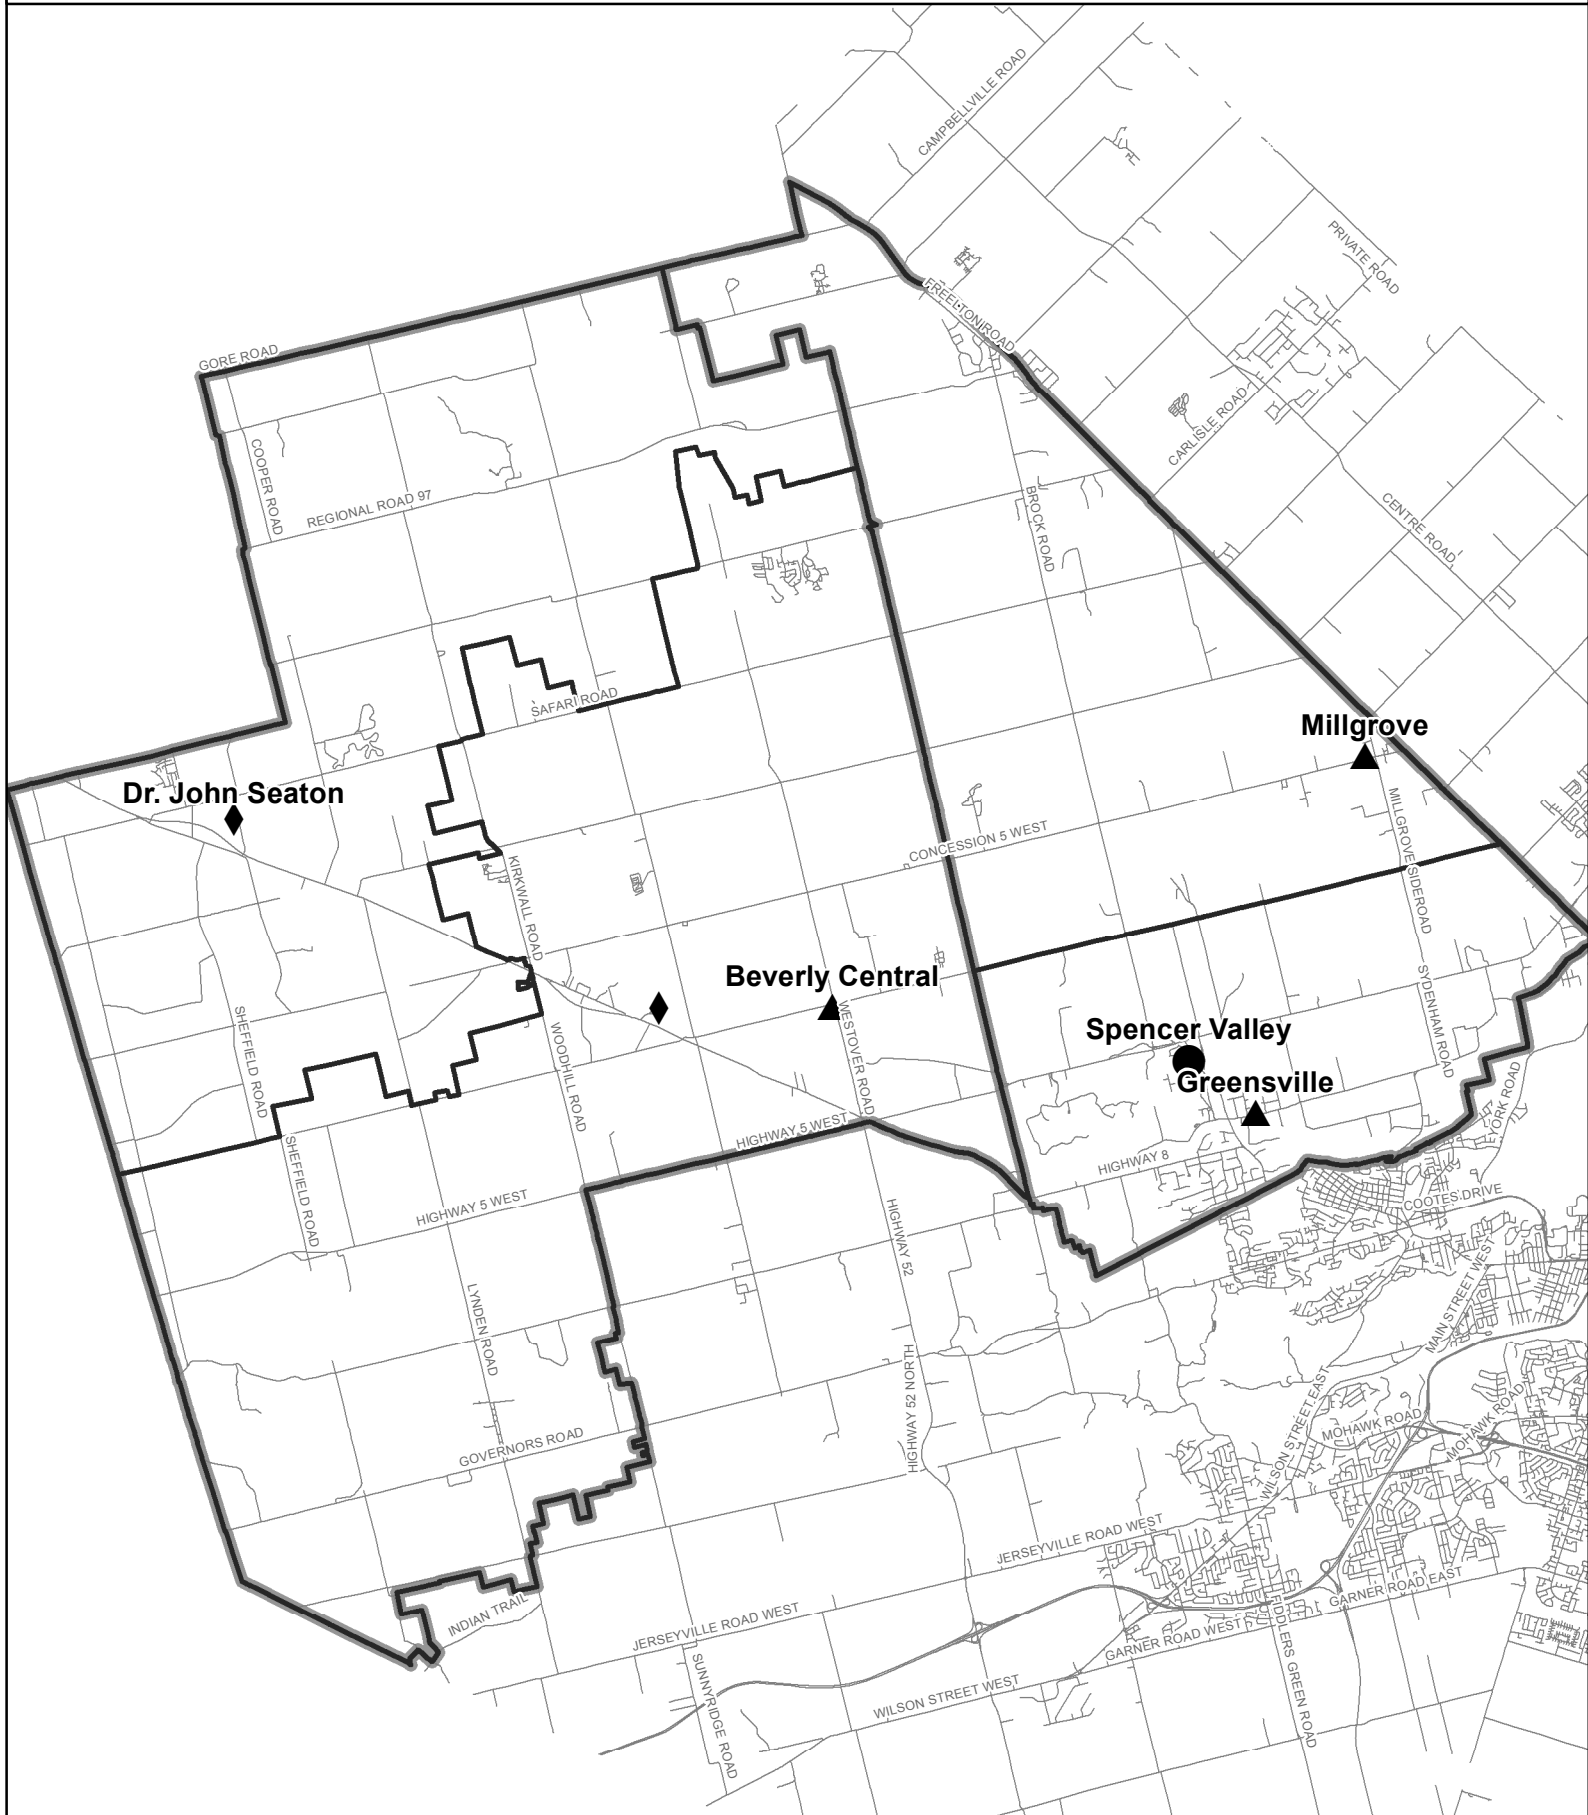

West Flamborough Planning Area Boundaries 2013 -14

	Current Elementary Boundary		Jr Elem
	Current 6-8 Boundary		Middle
	Elem		

N

0 1.25 2.5 5 KM

Planning & Accommodation

January, 2014

Planning and Accommodation