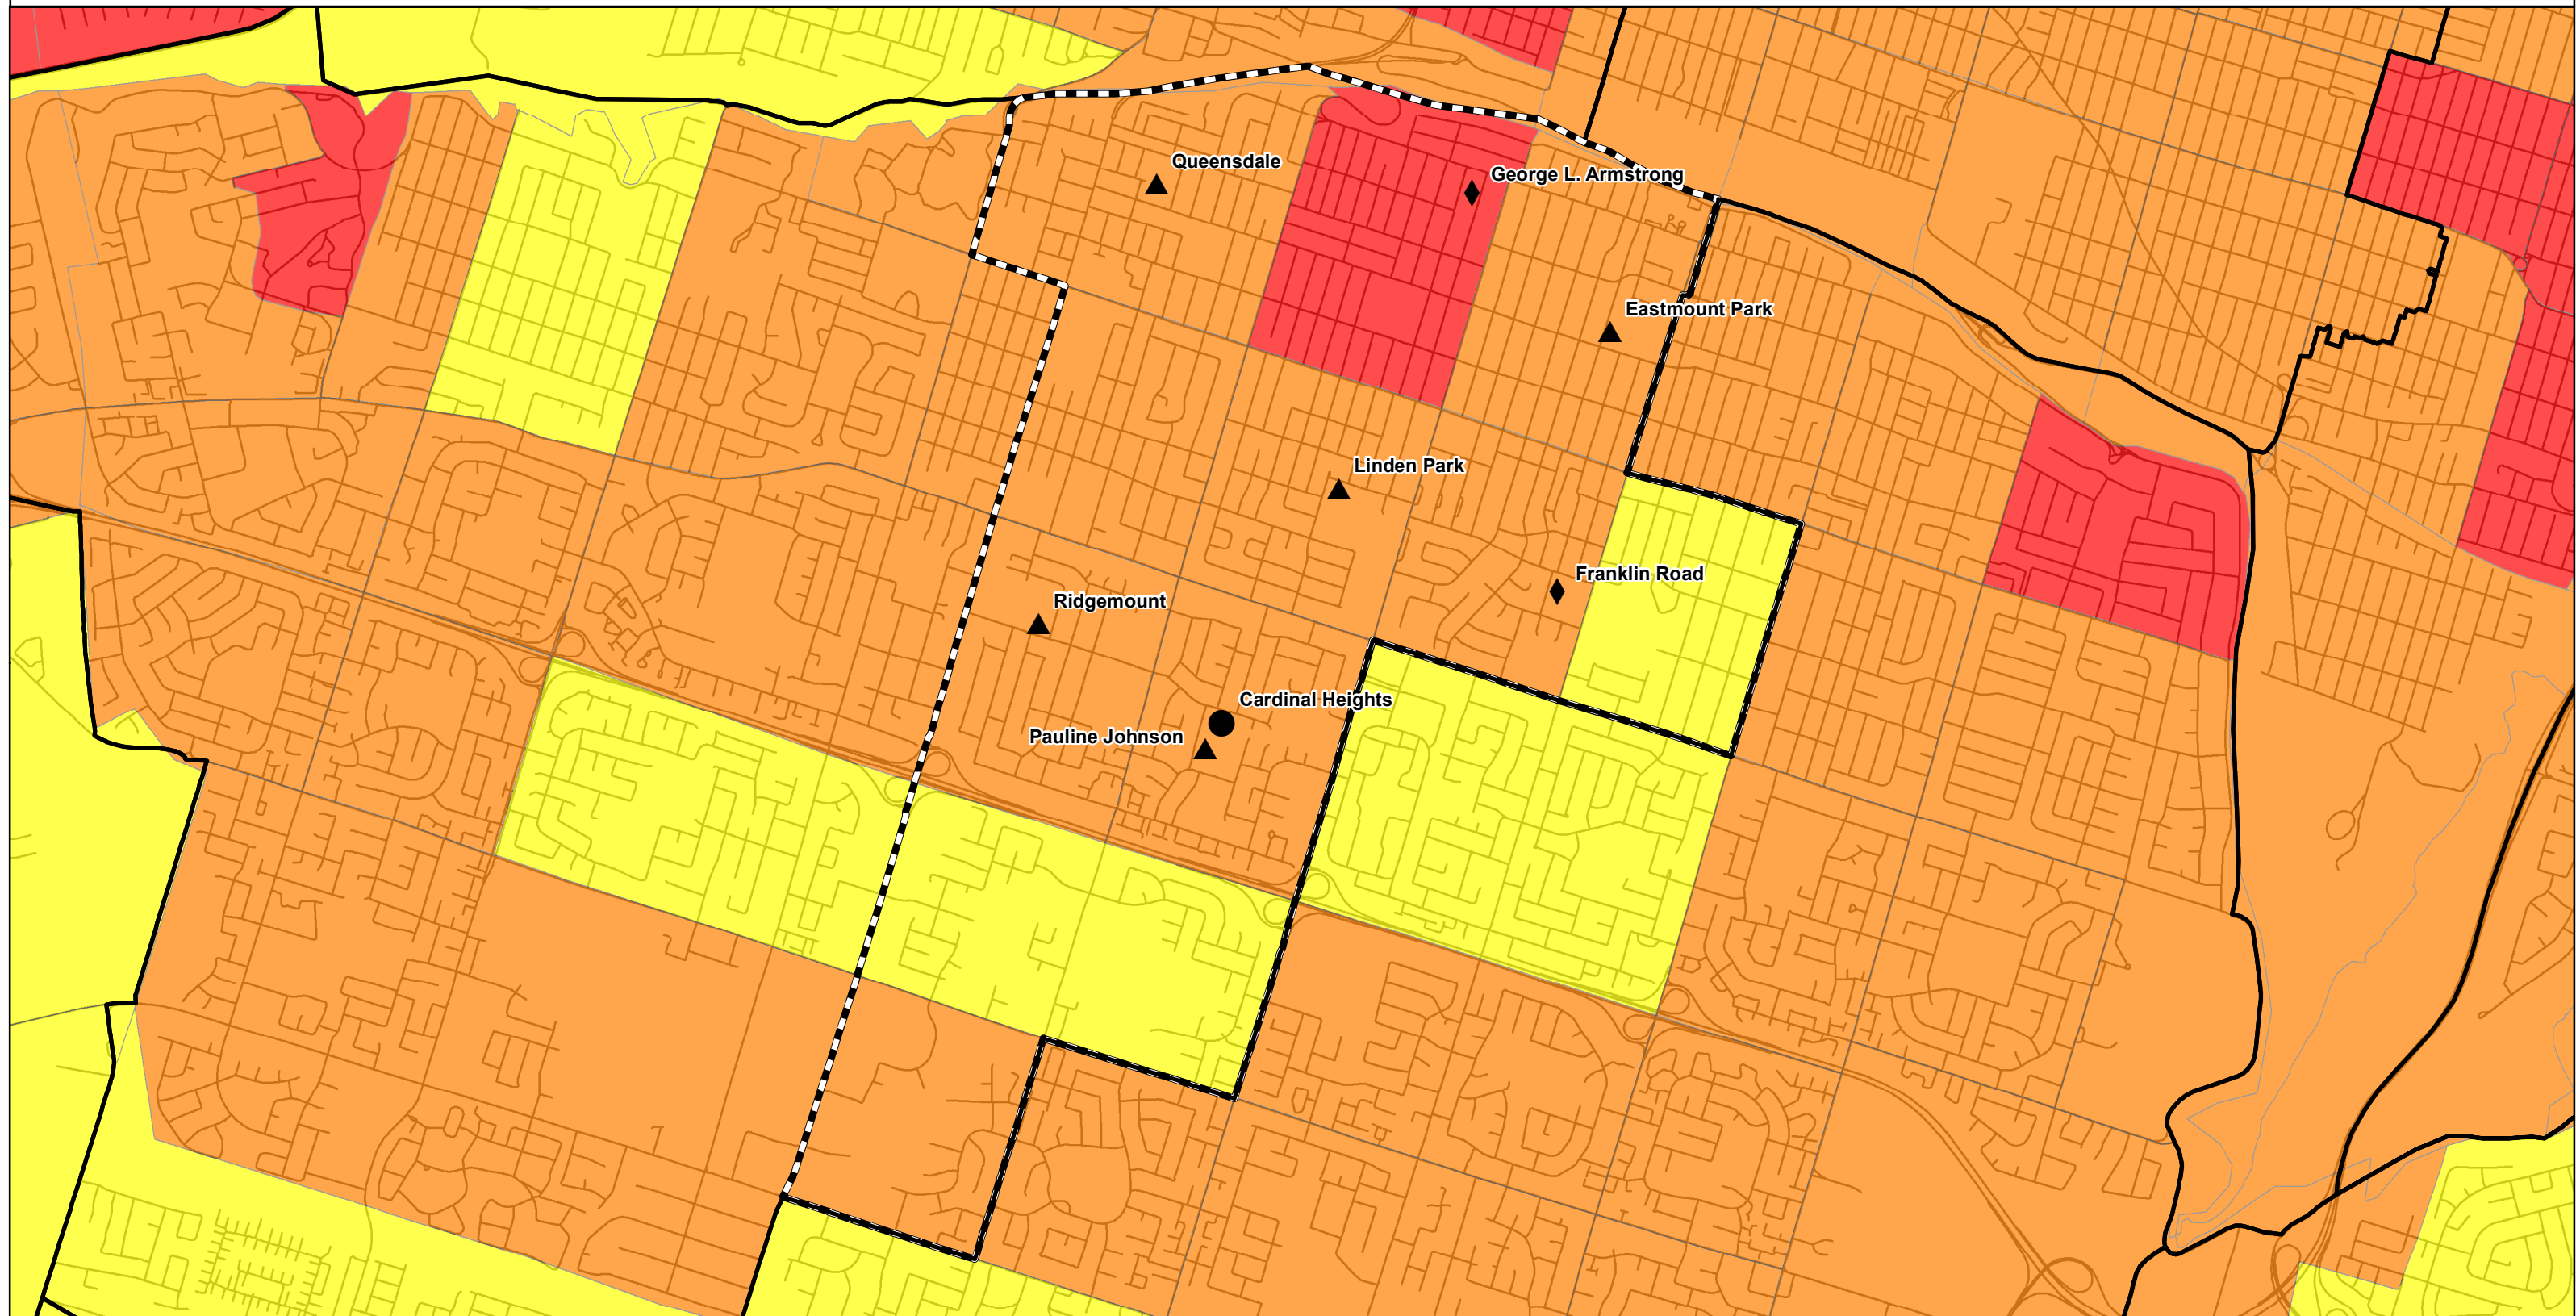

Central Mountain - Ages 4 to 13 Years Percentage Difference from 2006-2011

- % Difference from 2006- 2011**
- 51% - 75%+
 - 26% - 50%
 - 1% - 25%
 - 24% - 0%
 - 50% - -25%
- Jr Elementary Schools
 - Elementary Schools
 - Middle Schools
 - Secondary Schools
 - Census Tracts
 - Planning Area

Note: Census Tract boundaries represented on this map illustrate the 2006 Census Tracts

Source: Statistics Canada

HWDSB Accommodation and Planning 2013