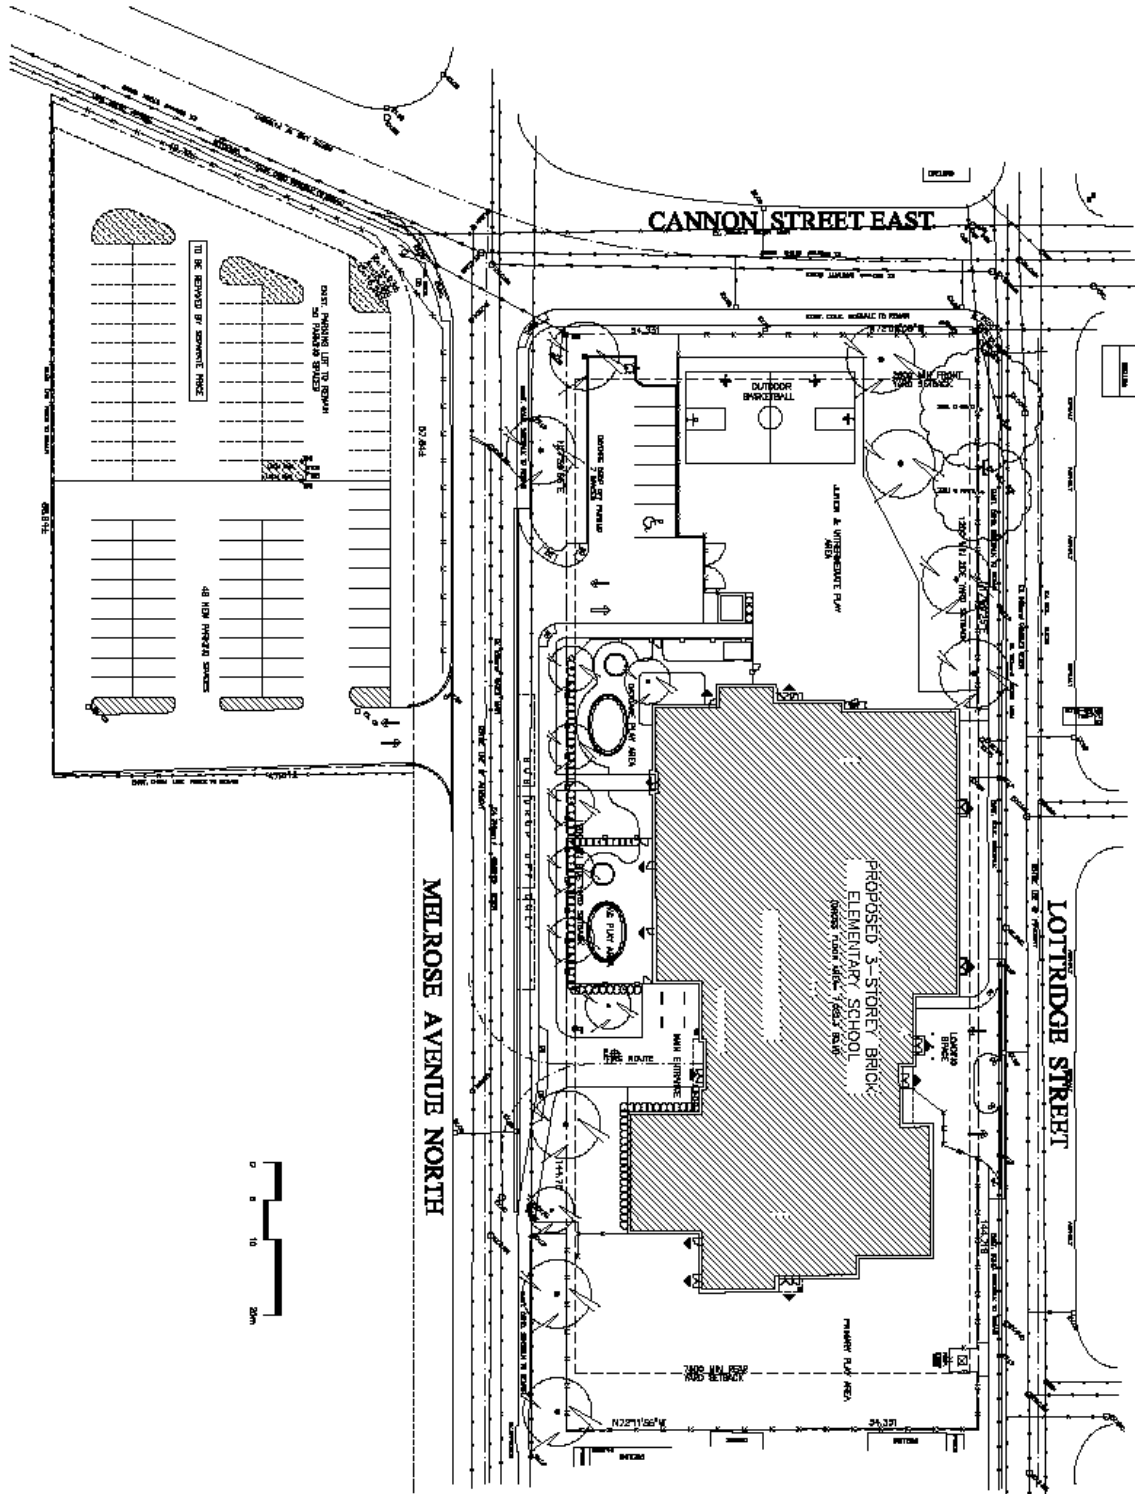

Foyer

CANNON STREET EAST

LOTTRIDGE STREET

MELROSE AVENUE NORTH

PROPOSED 3-STORY BRICK
ELEMENTARY SCHOOL
CLASSROOMS, OFFICE, GYM, PLAY