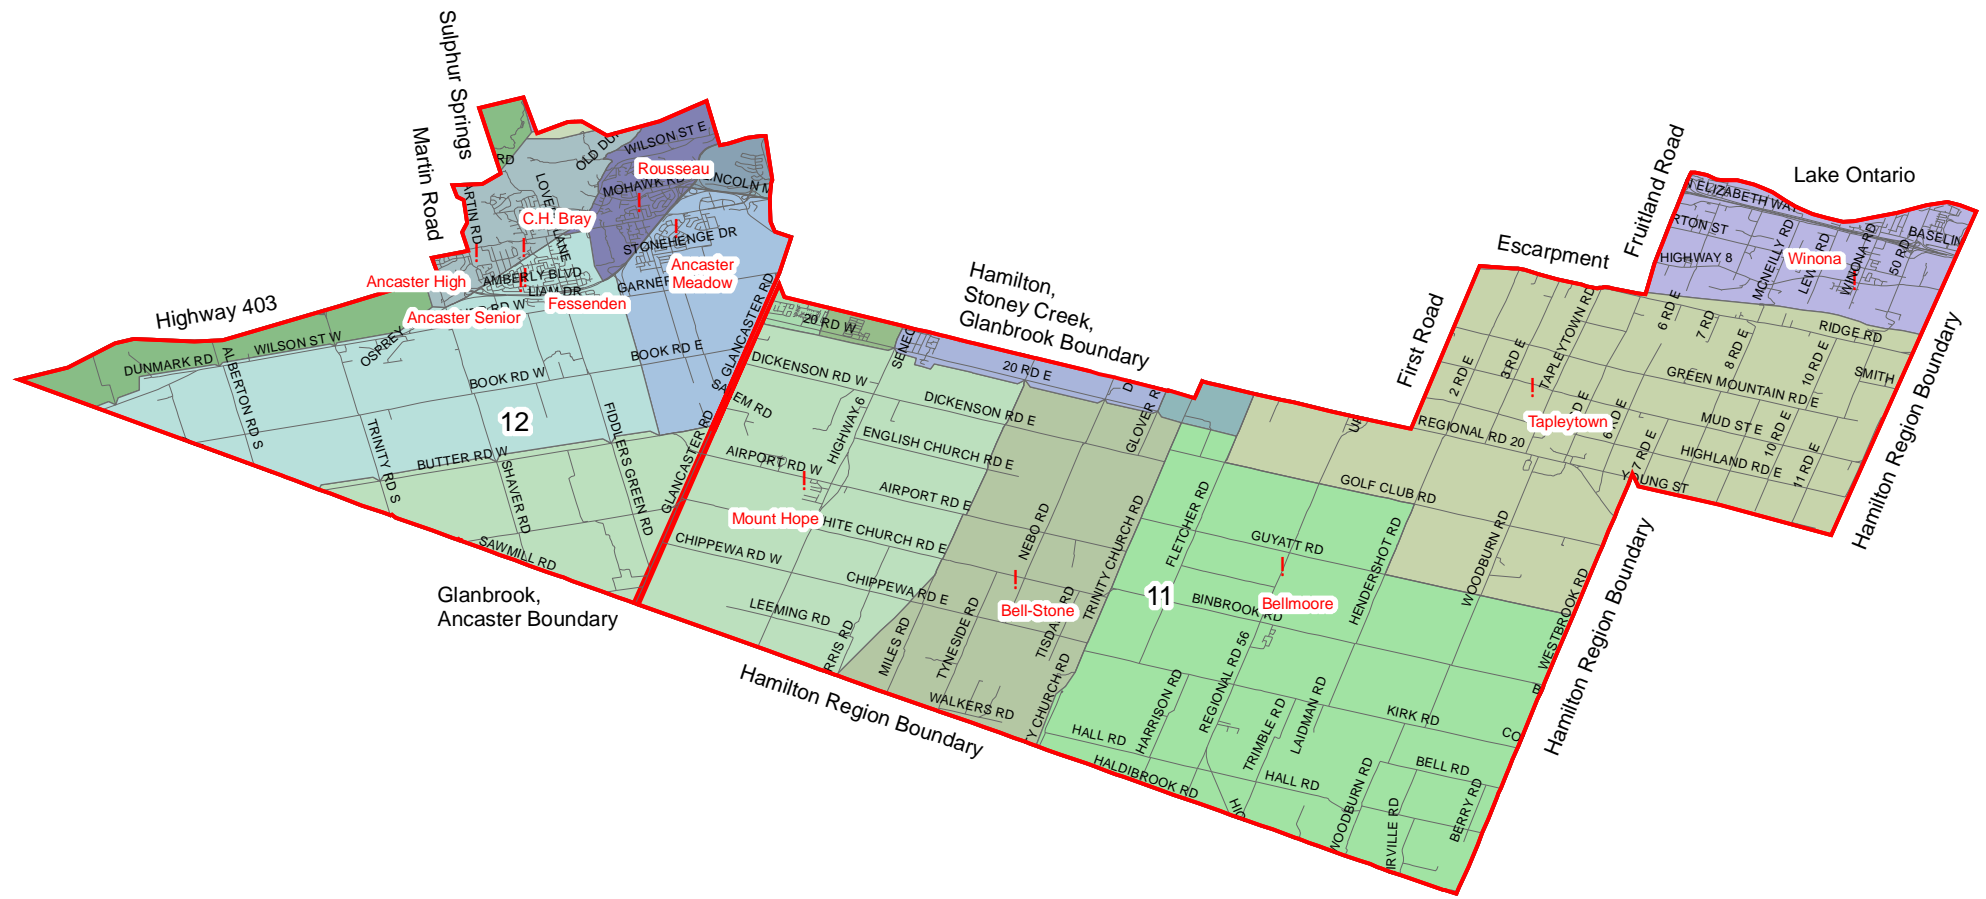

Hamilton-Wentworth District School Board Trustee Wards and Schools

Shirley Glauer Wards 11 and 12	
Ancaster High	Ancaster Meadow
Ancaster Senior	Mount Hope
Bell-Stone	Rousseau
Bellmoore	Tapleystown
C.H. Bray	Winona
Fessenden	