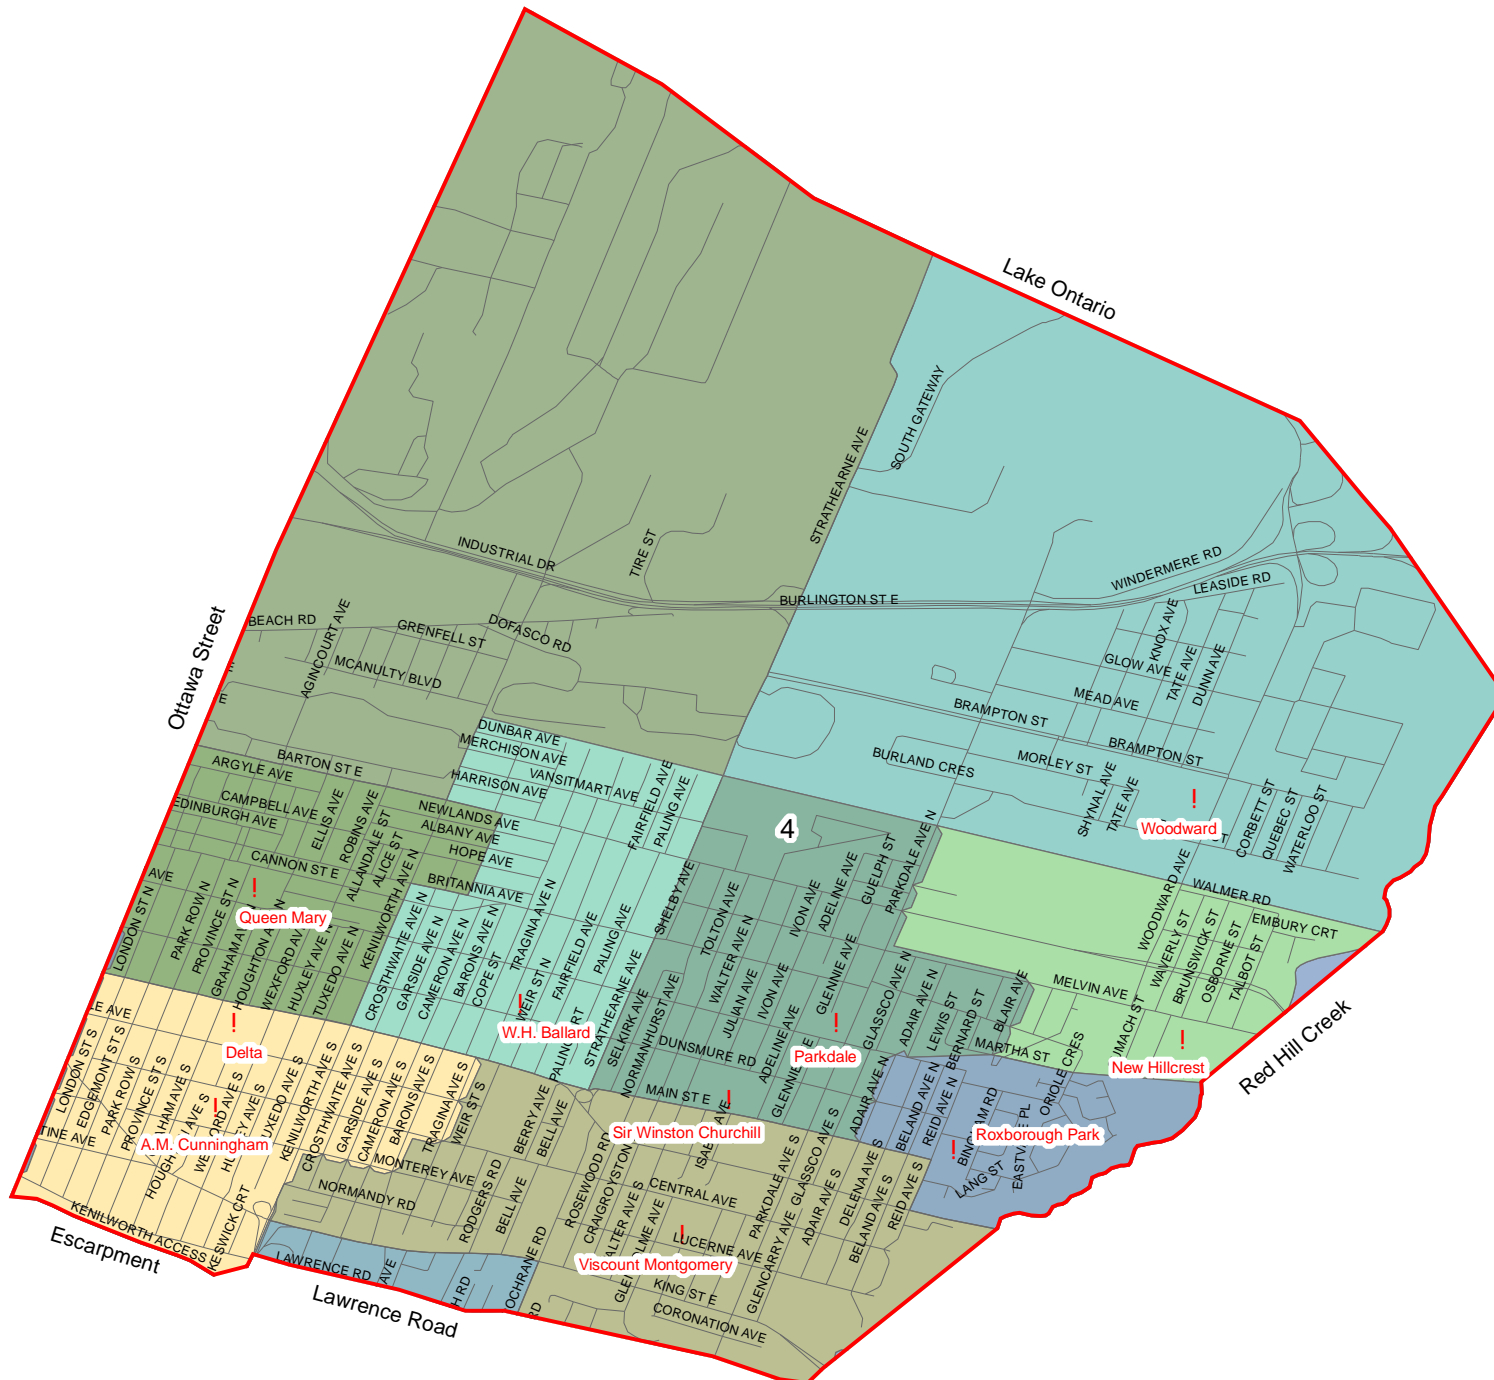

Hamilton-Wentworth District School Board Trustee Wards and Schools

- Ray Mulholland
Ward 4
- A.M. Cunningham
 - Delta
 - New Hillcrest
 - Parkdale
 - Queen Mary
 - Roxborough Park
 - Sir Winston Churchill
 - Viscount Montgomery
 - W.H. Ballard
 - Woodward