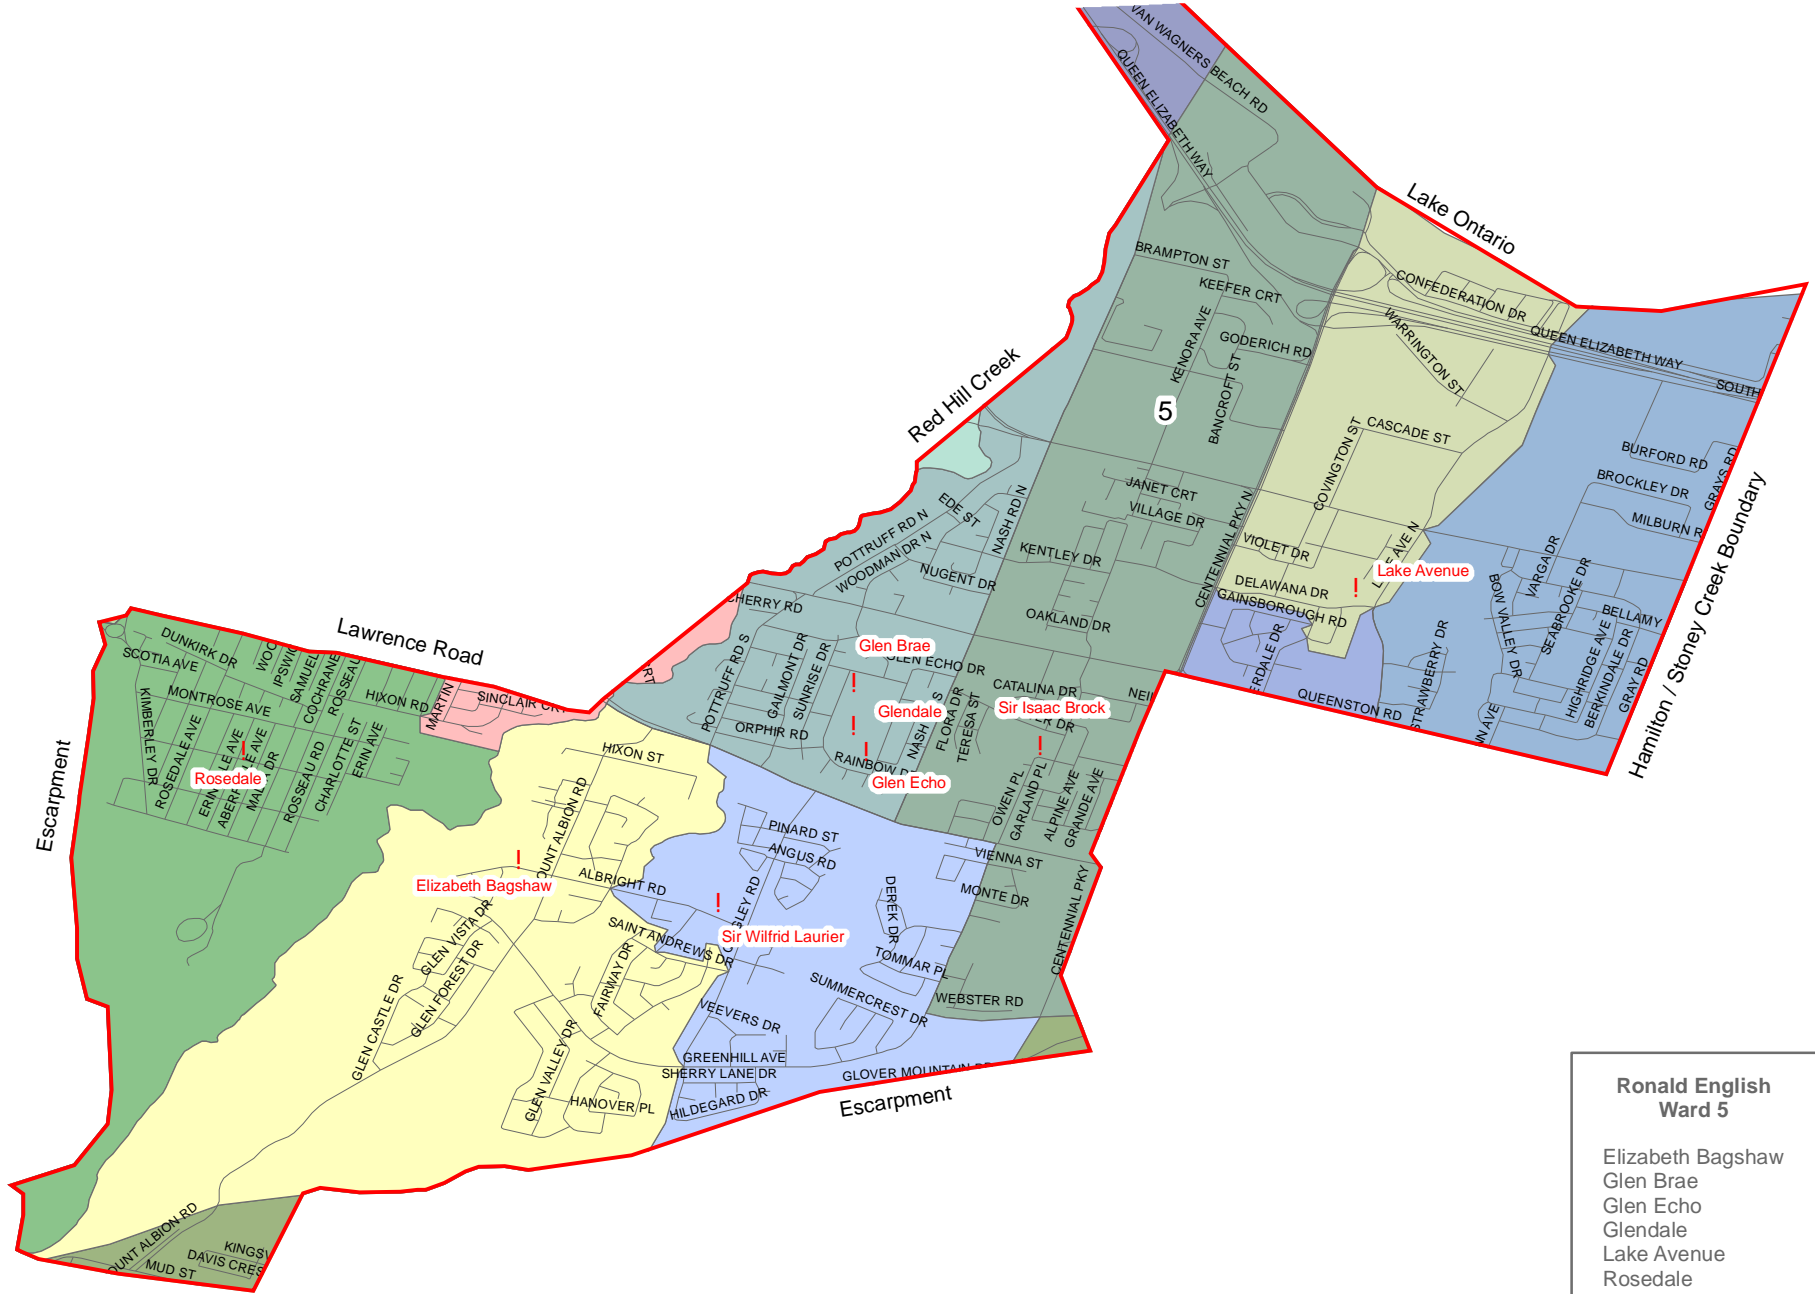

# Hamilton-Wentworth District School Board Trustee Wards and Schools

- Ronald English  
Ward 5**
- Elizabeth Bagshaw
  - Glen Brae
  - Glen Echo
  - Glendale
  - Lake Avenue
  - Rosedale
  - Sir Isaac Brock
  - Sir Wilfrid Laurier