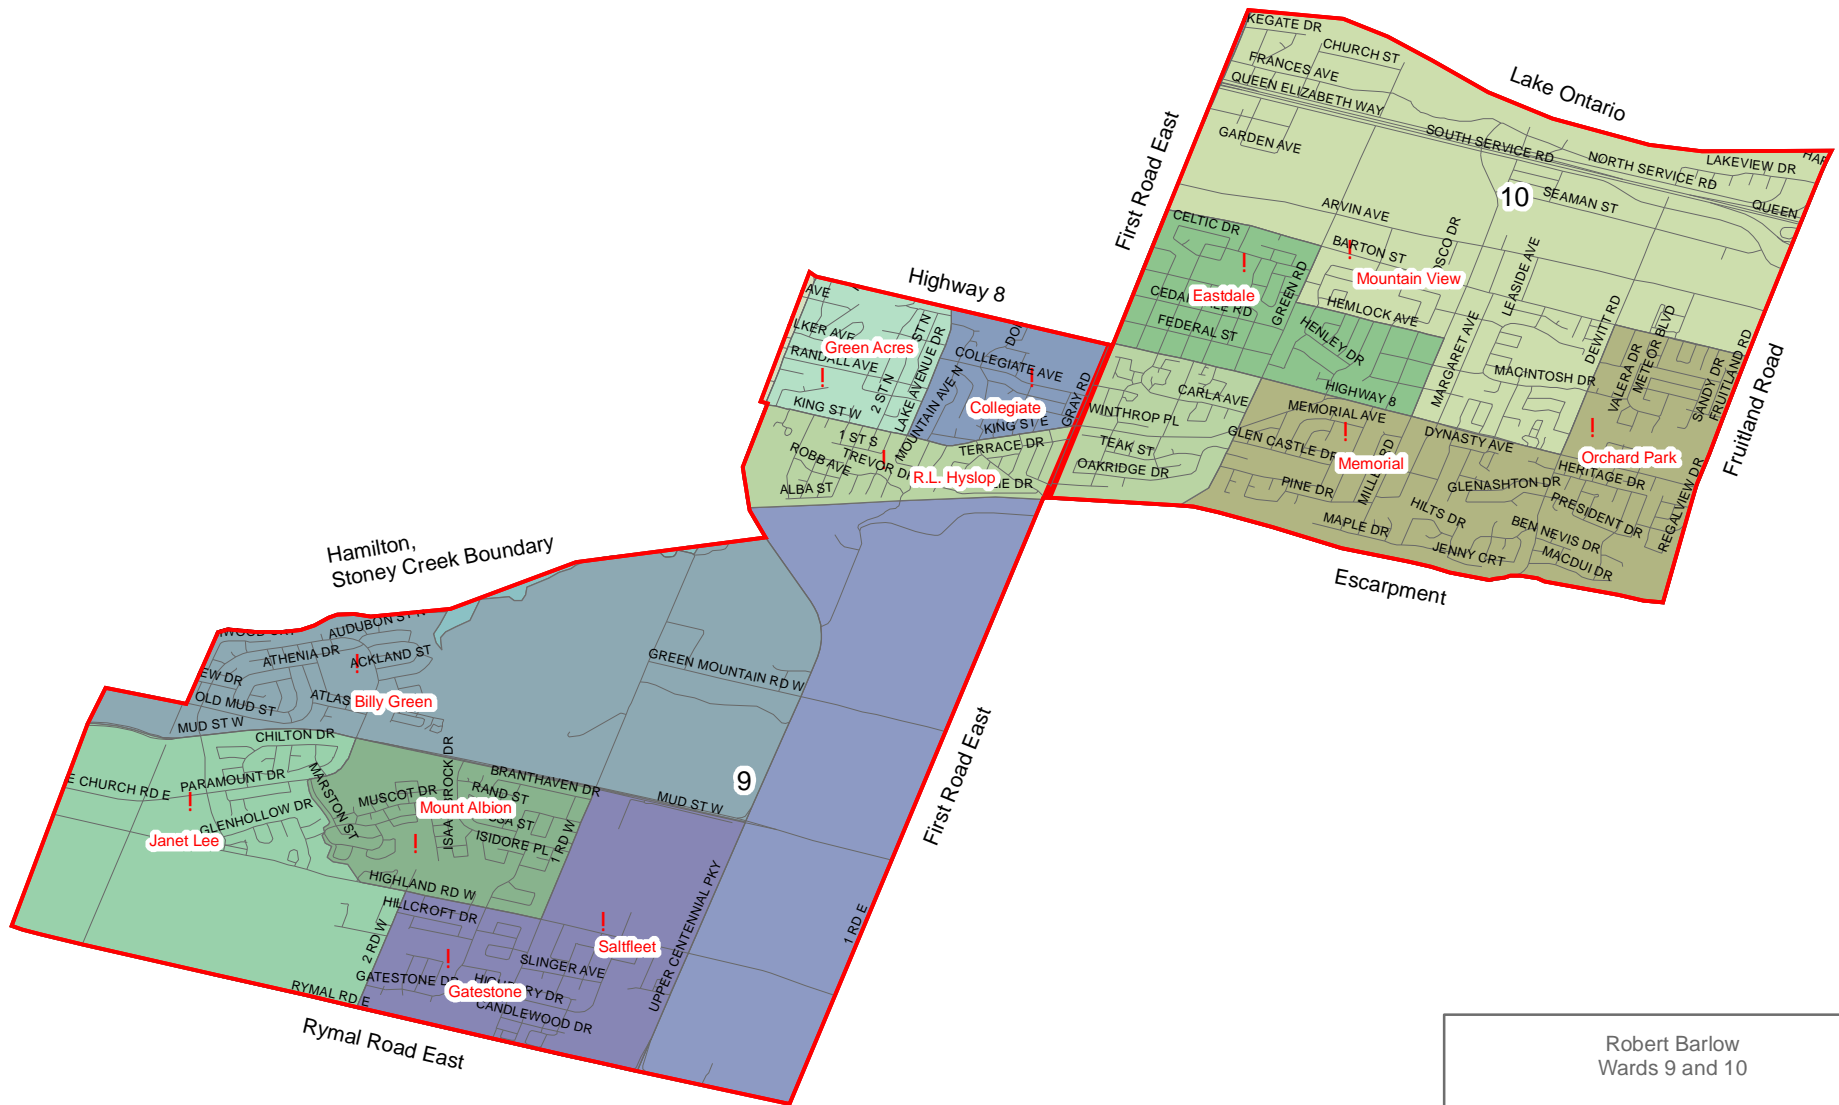

# Hamilton-Wentworth District School Board Trustee Wards and Schools

Robert Barlow Wards 9 and 10	
Billy Green	Mount Albion
Collegiate	Mountain View
Eastdale	Orchard Park
Gatestone	R.L. Hyslop
Green Acres	Saltfleet
Janet Lee	
Memorial (Stoney Creek)	