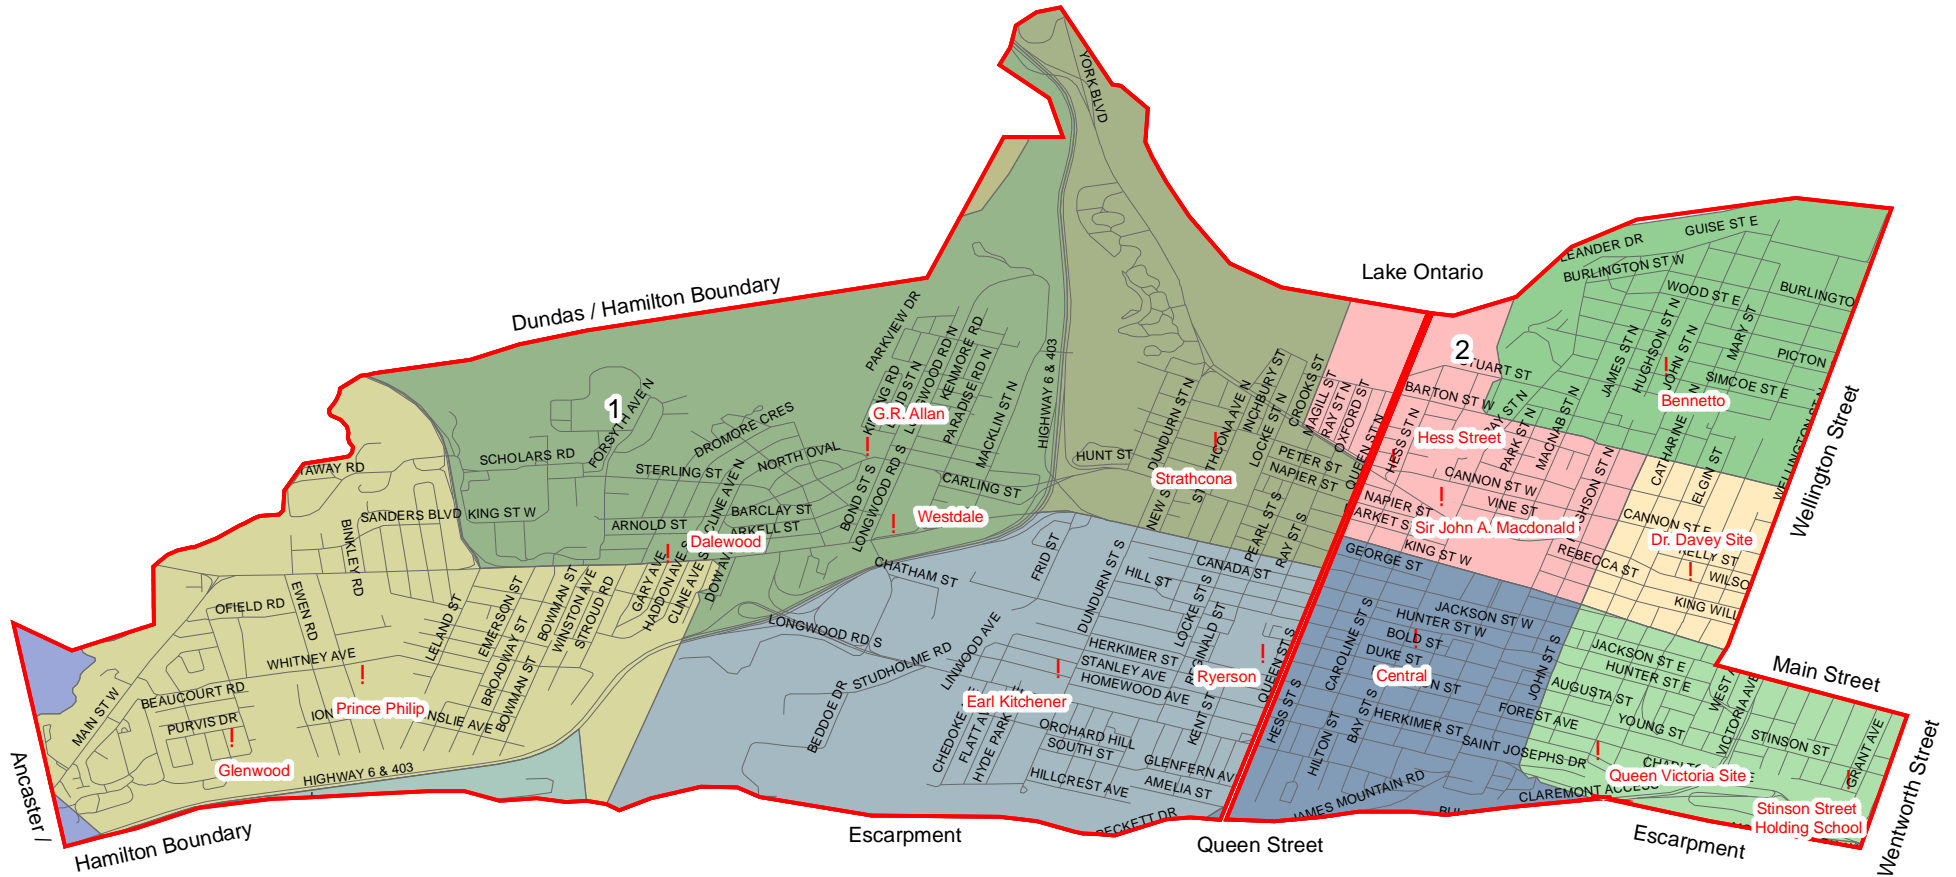

# Hamilton-Wentworth District School Board Trustee Wards and Schools

Judith Bishop  
Wards 1 and 2

Dalewood	Bennetto
Earl Kitchener	Central
G.R. Allan	Dr. Davey Site
Glenwood	Hess Street
Prince Philip	Queen Victoria Site
Ryerson	Sir. John A. Macdonald
Strathcona	Stinson Street Holding School
Westdale	